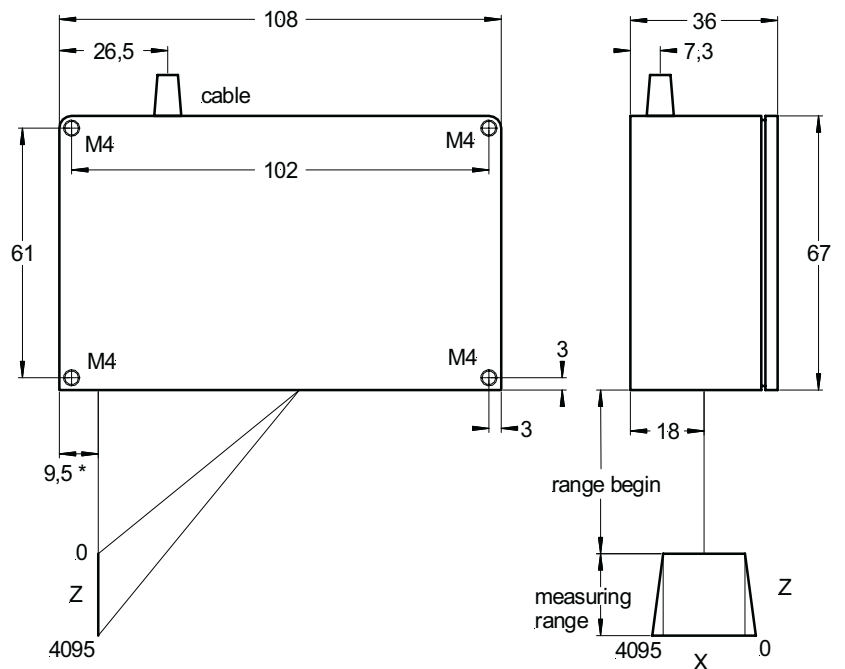

M2D LASER-Scanner

for 2-dimensional
profile sensing

- Measuring
- Controlling
- Monitoring

- M2D 85/46
- M2D 120/54
- M2D 200/68

- M2D 17/10
- M2D 40/20
- M2D 60/30

- range: 7 up to 1200 mm
- Scan width:
6 up to 600 mm
- Scan rate 50 or 100 Hz
- many accessories,
software and options

TYPE 1 weight 1050g

TYPE 2 weight 350 g

* M2D40/20: distance case/laser = 8,6

M2D 10/13

TYPE 4

weight 1050g

M2D 220/120

TYPE 5

Technical Data M2D / 50 Hz- and 100 Hz version::

Scanner	7/6	10/13	17/10	15/10 M2D2	40/20	60/30	75/30	85/46	120/ 54	200/ 68	220/ 120	1200/ 600
Case type	2	4	2	11	2	2	8	1	1	1	5	6
Range Z [mm]	7	10	17	15	40	60	75	85	120	200	220	1200
Begin scan range X [mm]	6	13	10	10	20	30	30	46	54	68	120	600
End scan range X [mm]	7	15	13	11,6	27	40	40	60	54	100	160	600
Range begin [mm]	20	65	35	47,8	50	49	90	75	110	90	115	900
Resolution Z [mm]	0,015	0,02	0,03	0,025	0,05	0,08	0,15	0,15	0,25	0,3	0,3	1,5
Resolution X [mm]	0,015	0,02	0,02	0,025	0,03	0,05	0,05	0,08	0,1	0,1	0,18	1,0
Laser protection class	2	3R	2	2	3R	2	2	2	2	2	2	2

Scan rate*	50 Hz	100 Hz
Shutter speed**	1/4000 s up to 1/125 s	1/47.000 up to 1/225 s
Specials		feeler gage, elapsed hour counter, serial number electronically readable
Light source	Laser, wave length 658 nm, red visible	
Ambient light	5.000 Lux	
Operating time	Laser diode: 50.000 h	
max. Vibration	5 g up to 1 kHz	
Operating temperature	0° ... +40°C	
Storage temperature	-20° ... +70°C	
Humidity	< 90% RH	
Protection class	IP 64	
Power supply	via Electronic module: i-Control, Blue Box or ISA-Card	
Measuring surface	white to black, shiny, high mirroring	