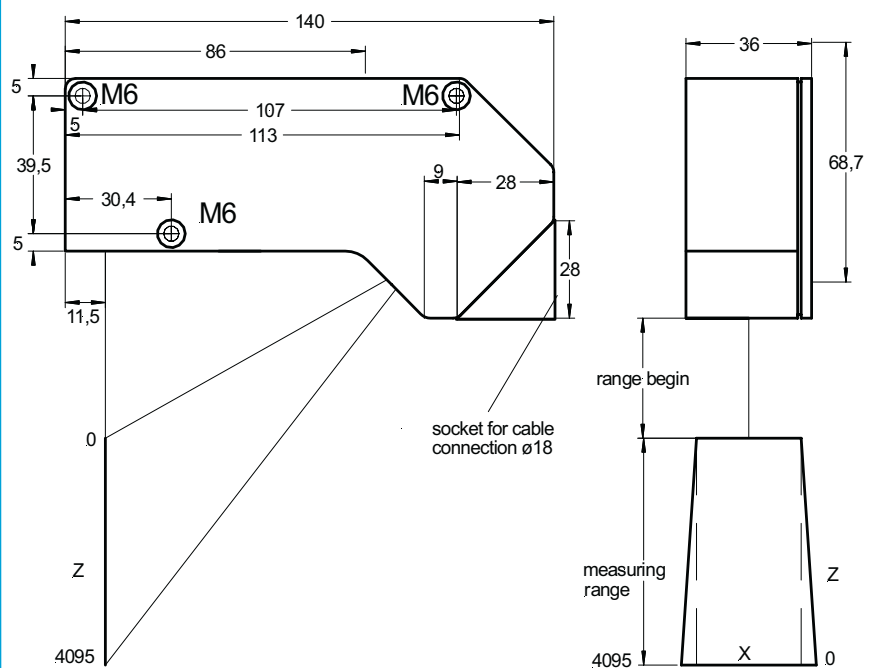

M2D LASER-Scanner

for 2-dimensional
profile sensing

- Measuring
- Controlling
- Monitoring

- M2D 85/46
- M2D 120/54
- M2D 200/68

- M2D 17/10
- M2D 40/20
- M2D 60/30

- range: 7 up to 1200 mm
- Scan width:
6 up to 600 mm
- Scan rate 50 or 100 Hz
- many accessories,
software and options

weight 1400 g

**M2D2 15/10
Double head sensor**

TYPE 11

weight 730 g

M2D 1200/600

TYPE 6
weight 6700 g

M2D 75/30

TYPE 8
weight 510 g

Technical Data M2D / 50 Hz- and 100 Hz version::

Scanner	7/6	10/13	17/10	15/10 M2D2	40/20	60/30	75/30	85/46	120/ 54	200/ 68	220/ 120	1200/ 600
Case type	2	4	2	11	2	2	8	1	1	1	5	6
Range Z [mm]	7	10	17	15	40	60	75	85	120	200	220	1200
Begin scan range X [mm]	6	13	10	10	20	30	30	46	54	68	120	600
End scan range X [mm]	7	15	13	11,6	27	40	40	60	54	100	160	600
Range begin [mm]	20	65	35	47,8	50	49	90	75	110	90	115	900
Resolution Z [mm]	0,015	0,02	0,03	0,025	0,05	0,08	0,15	0,15	0,25	0,3	0,3	1,5
Resolution X [mm]	0,015	0,02	0,02	0,025	0,03	0,05	0,05	0,08	0,1	0,1	0,18	1,0
Laser protection class	2	3R	2	2	3R	2	2	2	2	2	2	2

Scan rate*	50 Hz	100 Hz
Shutter speed**	1/4000 s up to 1/125 s	1/47.000 up to 1/225 s
Specials		feeler gage, elapsed hour counter, serial number electronically readable
Light source	Laser, wave length 658 nm, red visible	
Ambient light	5.000 Lux	
Operating time	Laser diode: 50.000 h	
max. Vibration	5 g up to 1 kHz	
Operating temperature	0° ... +40°C	
Storage temperature	-20° ... +70°C	
Humidity	< 90% RH	
Protection class	IP 64	
Power supply	via Electronic module: i-Control, Blue Box or ISA-Card	
Measuring surface	white to black, shiny, high mirroring	