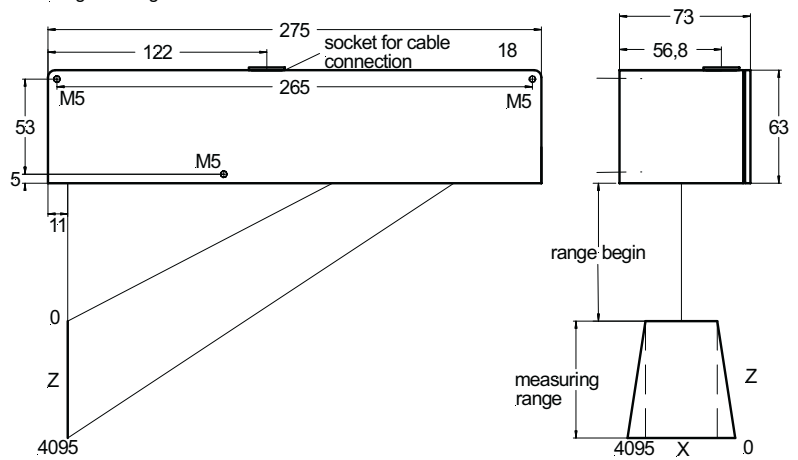

TYPE 5

weight 1400 g

**M2D2 15/10
Double head sensor**